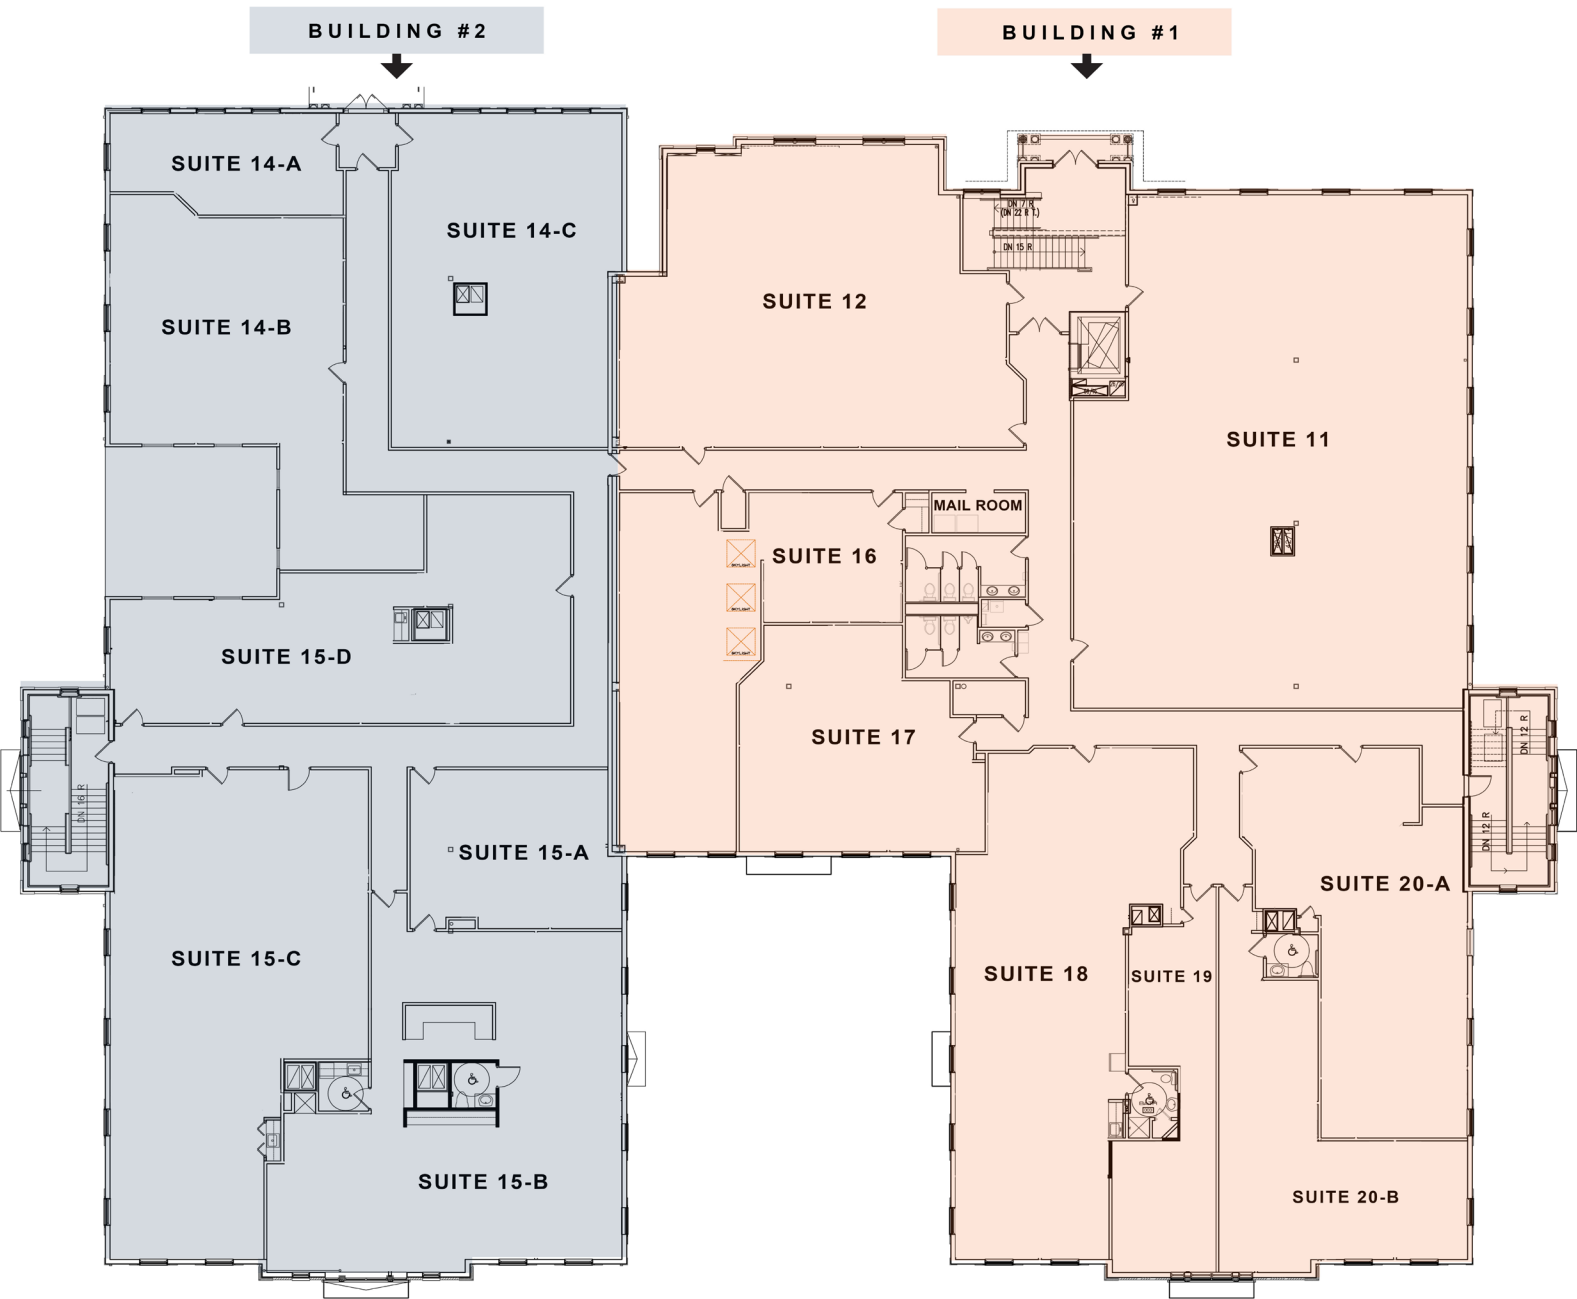

Winbury Professional Center

8401 Chagrin rd. Chagrin Falls, OH 44023

MAIN LEVEL

The presentation of this property is submitted subject to errors, omissions, change of price, availability or any other conditions including withdrawal, all without notice.