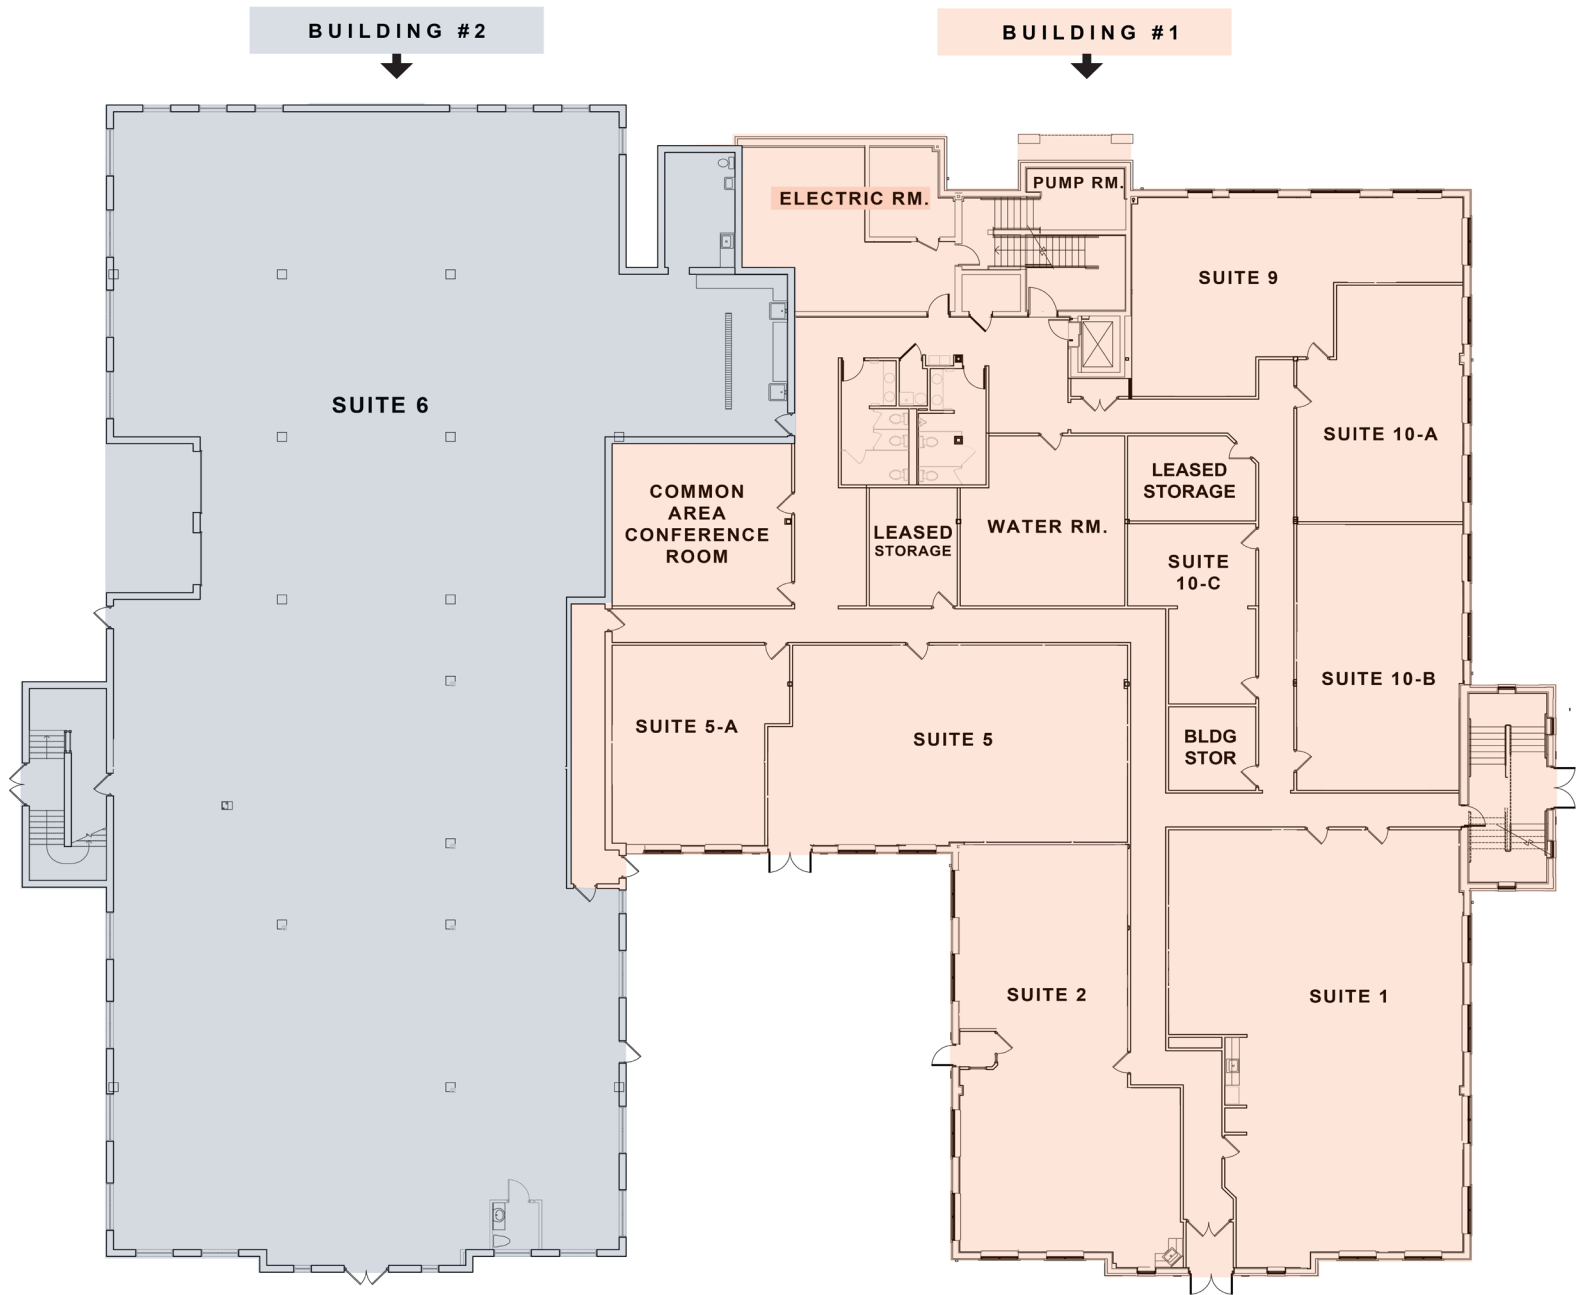

Winbury Professional Center

8401 Chagrin rd. Chagrin Falls, OH 44023

GROUND LEVEL

The presentation of this property is submitted subject to errors, omissions, change of price, availability or any other conditions including withdrawal, all without notice.