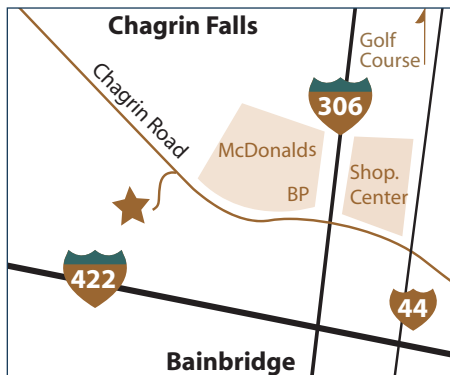

FOR LEASE

Winbury Professional Center

8401 Chagrin Road, Chagrin Falls, OH 44023

- Medical/Professional Office Building
- Great Location with Exceptional Highway Exposure
- No Municipal Income Tax
- High Speed Internet & Individual Temperature Controls
- Convenient Close-In Parking
- Conference Room with 75" UHD Smart TV

The Winbury Professional Center is conveniently located directly off of US 422 and SR 306 on Chagrin Road in Chagrin Falls, Ohio. The building offers all of the advantages of high end, state of the art medical, dental and office environments with over 60% of the campus surrounded by green space. Ten minutes from I-271, twenty minutes from I-77, and thirty minutes from downtown Cleveland.

Current Lease Opportunities:

Suite	Size SF	Floor Plan	Virtual Tour
15-A	821	Click here	

[For directions please click here](#)

Transition
Real Estate Advisors

Mark Snider
Commercial Broker

8401 Chagrin Road
Chagrin Falls, OH 44023