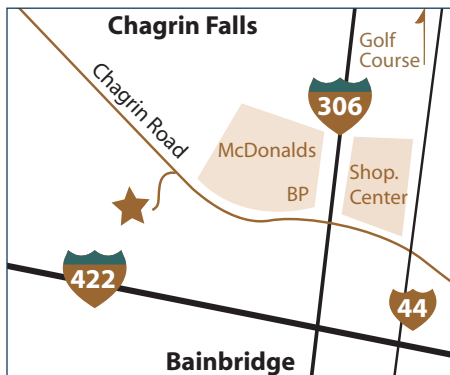

The
Winbury
Group

FOR LEASE

Winbury Professional Center

SUITE 15A
821 SQ FT

EXPANDABLE TO 3,199 SF

[For directions please click here](#)

The
Winbury
Group

8401 Chagrin Road
Chagrin Falls, OH 44023