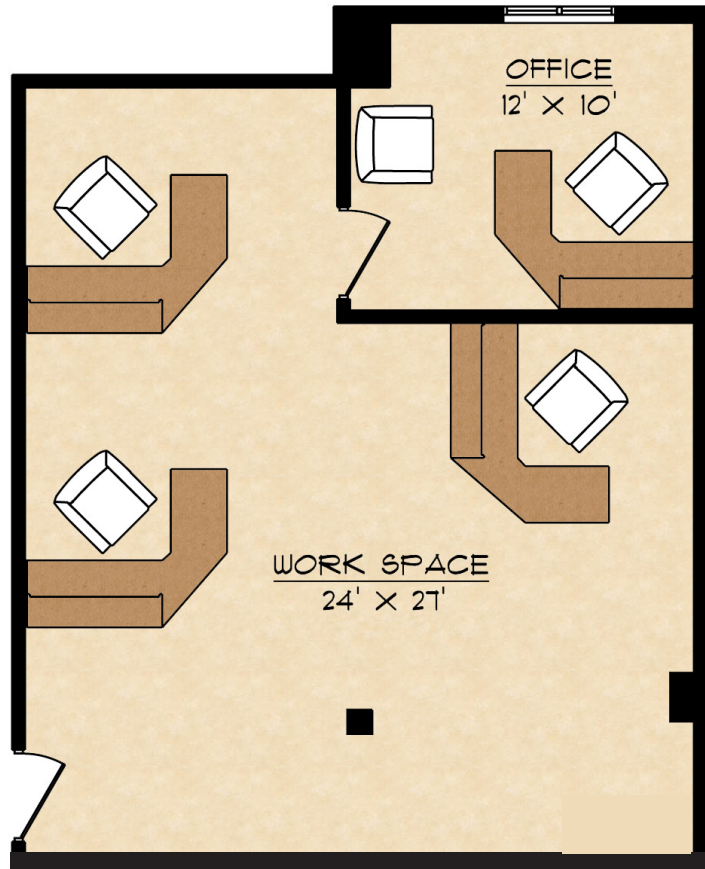

The
Winbury
Group

FOR LEASE

Winbury Professional Center

SUITE 15A
821 SQ FT

EXPANDABLE TO 3,199 SF

[For directions please click here](#)

The
Winbury
Group

8401 Chagrin Road
Chagrin Falls, OH 44023