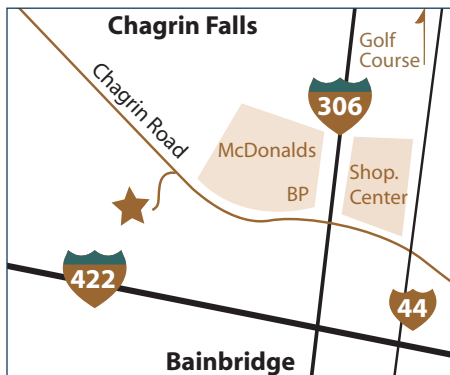

The
Winbury
Group

FOR LEASE

Winbury Professional Center

SUITE 15A
821 SQ FT

EXPANDABLE TO 3,199 SF

[For directions please click here](#)

Transition
Real Estate Advisors

8401 Chagrin Road
Chagrin Falls, OH 44023