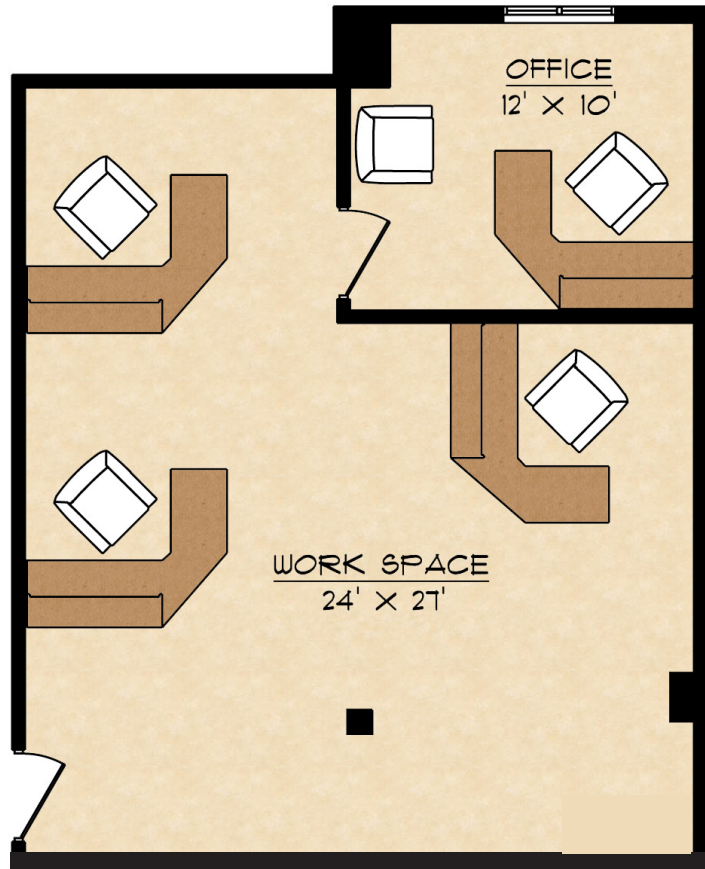

The
Winbury
Group

FOR LEASE

Winbury Professional Center

SUITE 15A
821 SQ FT

EXPANDABLE TO 3,199 SF

[For directions please click here](#)

Transition
Real Estate Advisors

8401 Chagrin Road
Chagrin Falls, OH 44023