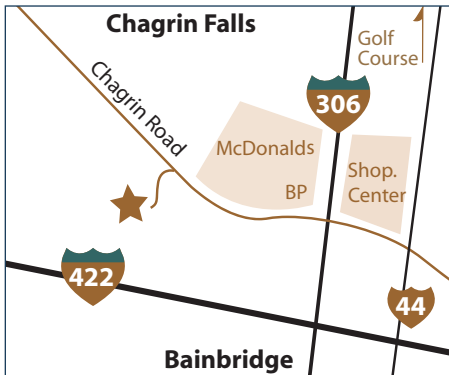

## Winbury Professional Center

**WATCH VIDEO**

**8401 Chagrin Road, Chagrin Falls, OH 44023**

- Medical/Professional Office Building
- Great Location with Exceptional Highway Exposure
- No Municipal Income Tax
- High Speed Internet & Individual Temperature Controls
- Convenient Close-In Parking
- Conference Room with 75" UHD Smart TV

The Winbury Professional Center is conveniently located directly off of US 422 and SR 306 on Chagrin Road in Chagrin Falls, Ohio. The building offers all of the advantages of high end, state of the art medical, dental and office environments with over 60% of the campus surrounded by green space. Ten minutes from I-271, twenty minutes from I-77, and thirty minutes from downtown Cleveland.

### Current Lease Opportunities:

Suite	Size SF	Floor Plan	Virtual Tour
15-A	821		<a href="#">Click here</a>
17	1259		<a href="#">Click here</a>

[For directions please click here](#)

8401 Chagrin Road  
Chagrin Falls, OH 44023